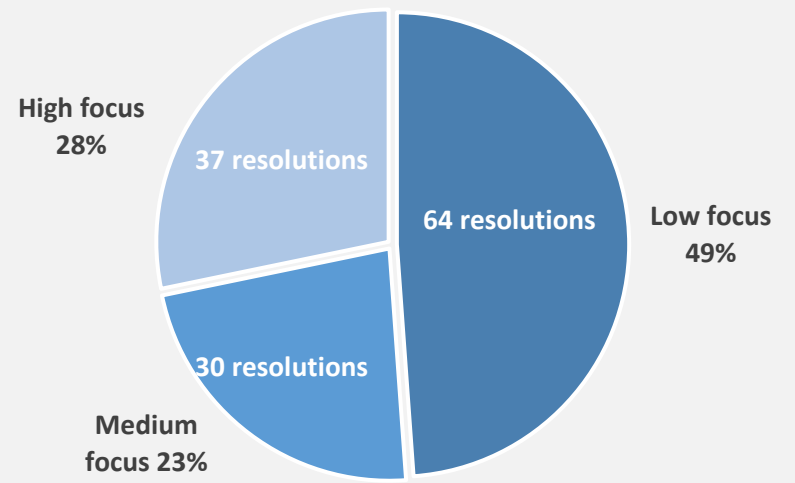

GENERAL ASSEMBLY RESOLUTIONS

Out of 277 resolutions adopted, 131 included a gender perspective (47 %)

The number of general assembly resolutions with a gender perspective hit the highest number since these records began

Trends in the share of resolutions adopted by the General Assembly that include a gender perspective, by Main Committee

Coverage and quality of gender-related references

Positioning of gender-related references