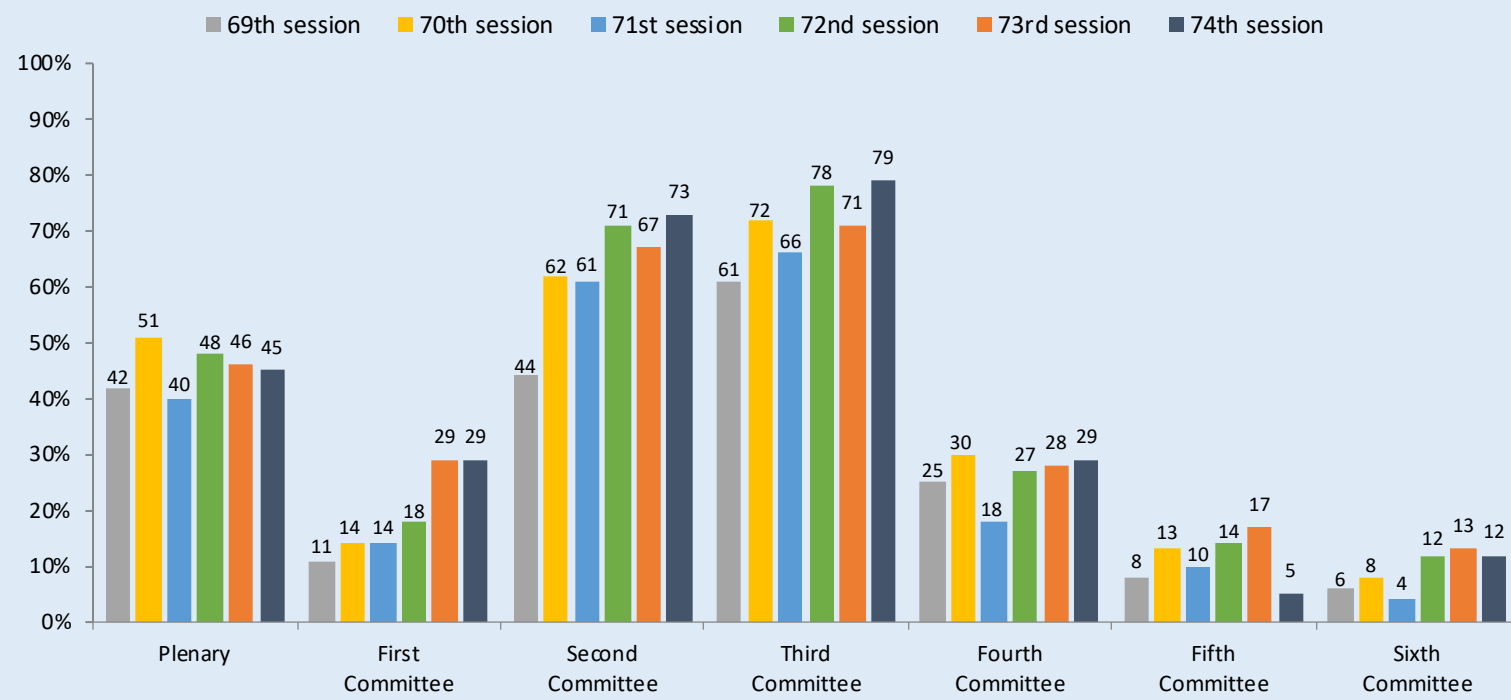

GENERAL ASSEMBLY RESOLUTIONS

Out of 277 resolutions adopted, 131 included a gender perspective (47 %)

The number of general assembly resolutions with a gender perspective hit the highest number since these records began

Trends in the share of resolutions adopted by the General Assembly that include a gender perspective, by Main Committee

Coverage and quality of gender-related references

Positioning of gender-related references